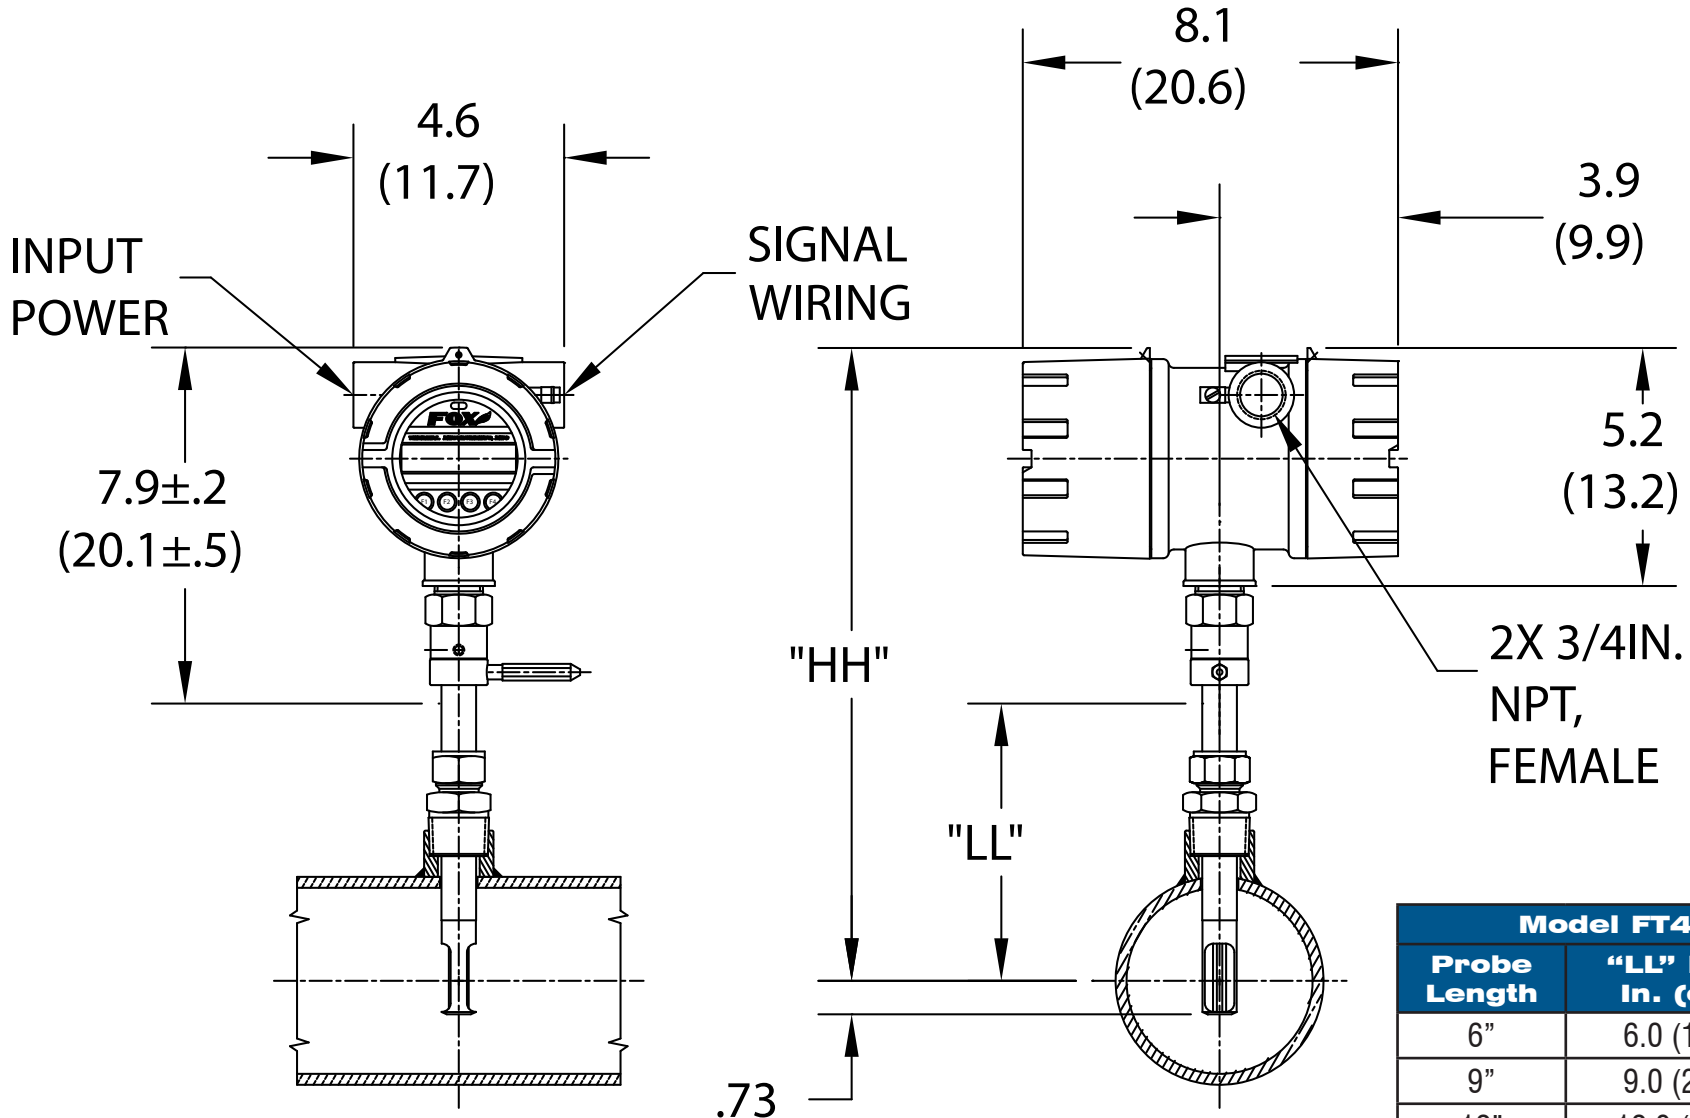

Model FT4X Flowmeter Dimensional Drawing

Model FT4X Dimensions		
Probe Length	"LL" Dim. In. (cm)	"HH" Dim. In. (cm)
6"	6.0 (15.2)	13.9 (35.3)
9"	9.0 (22.9)	16.9 (42.9)
12"	12.0 (30.5)	19.9 (50.5)
15"	15.0 (38.1)	22.9 (58.2)
18"	18.0 (45.7)	25.9 (65.8)
24"	24.0 (61.0)	31.9 (81.0)
30"	30.0 (76.2)	37.9 (96.3)
36"	36.0 (91.4)	43.9 (111.5)

Insertion style