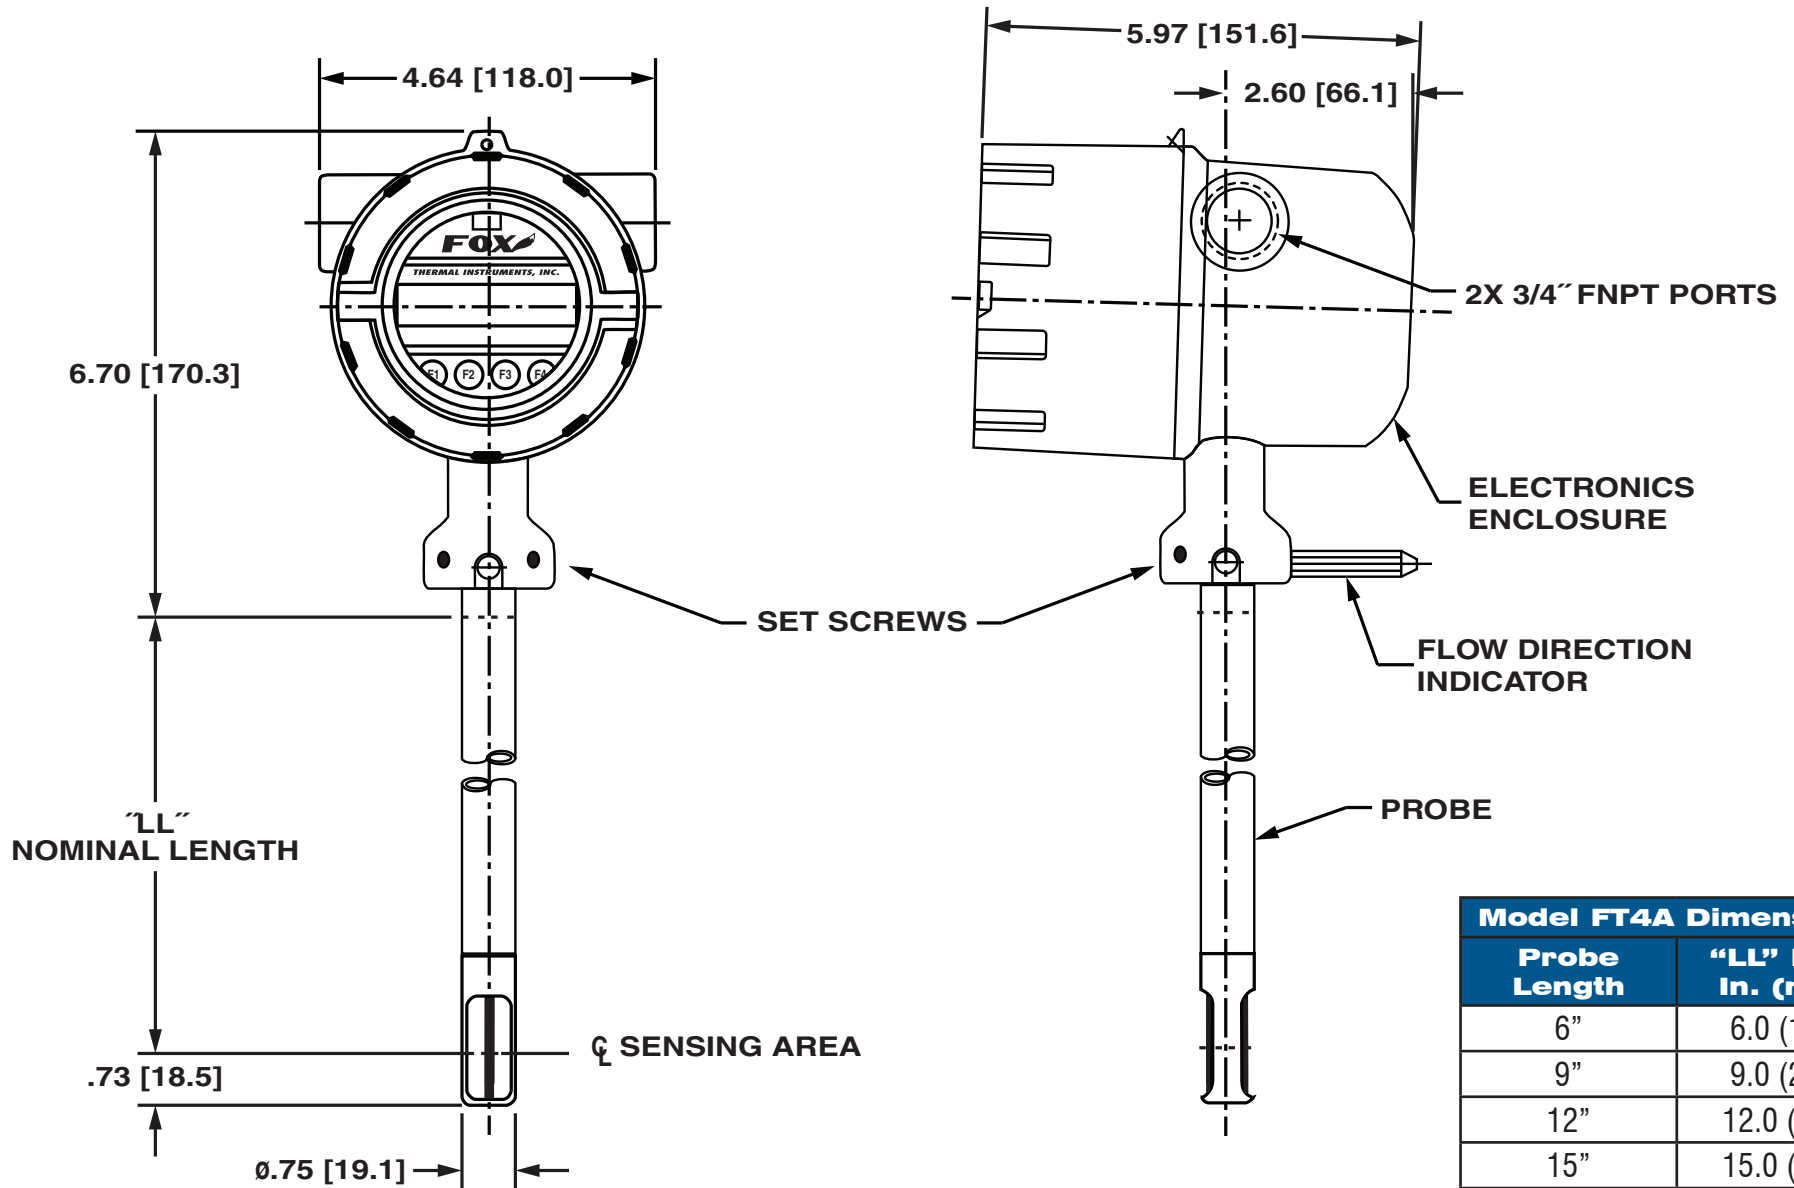

Model FT4A Flowmeter Dimensional Drawing

Model FT4A Dimensions	
Probe Length	"LL" Dim. In. (mm)
6"	6.0 (152)
9"	9.0 (229)
12"	12.0 (305)
15"	15.0 (381)
18"	18.0 (457)
24"	24.0 (610)
30"	30.0 (762)
36"	36.0 (914)